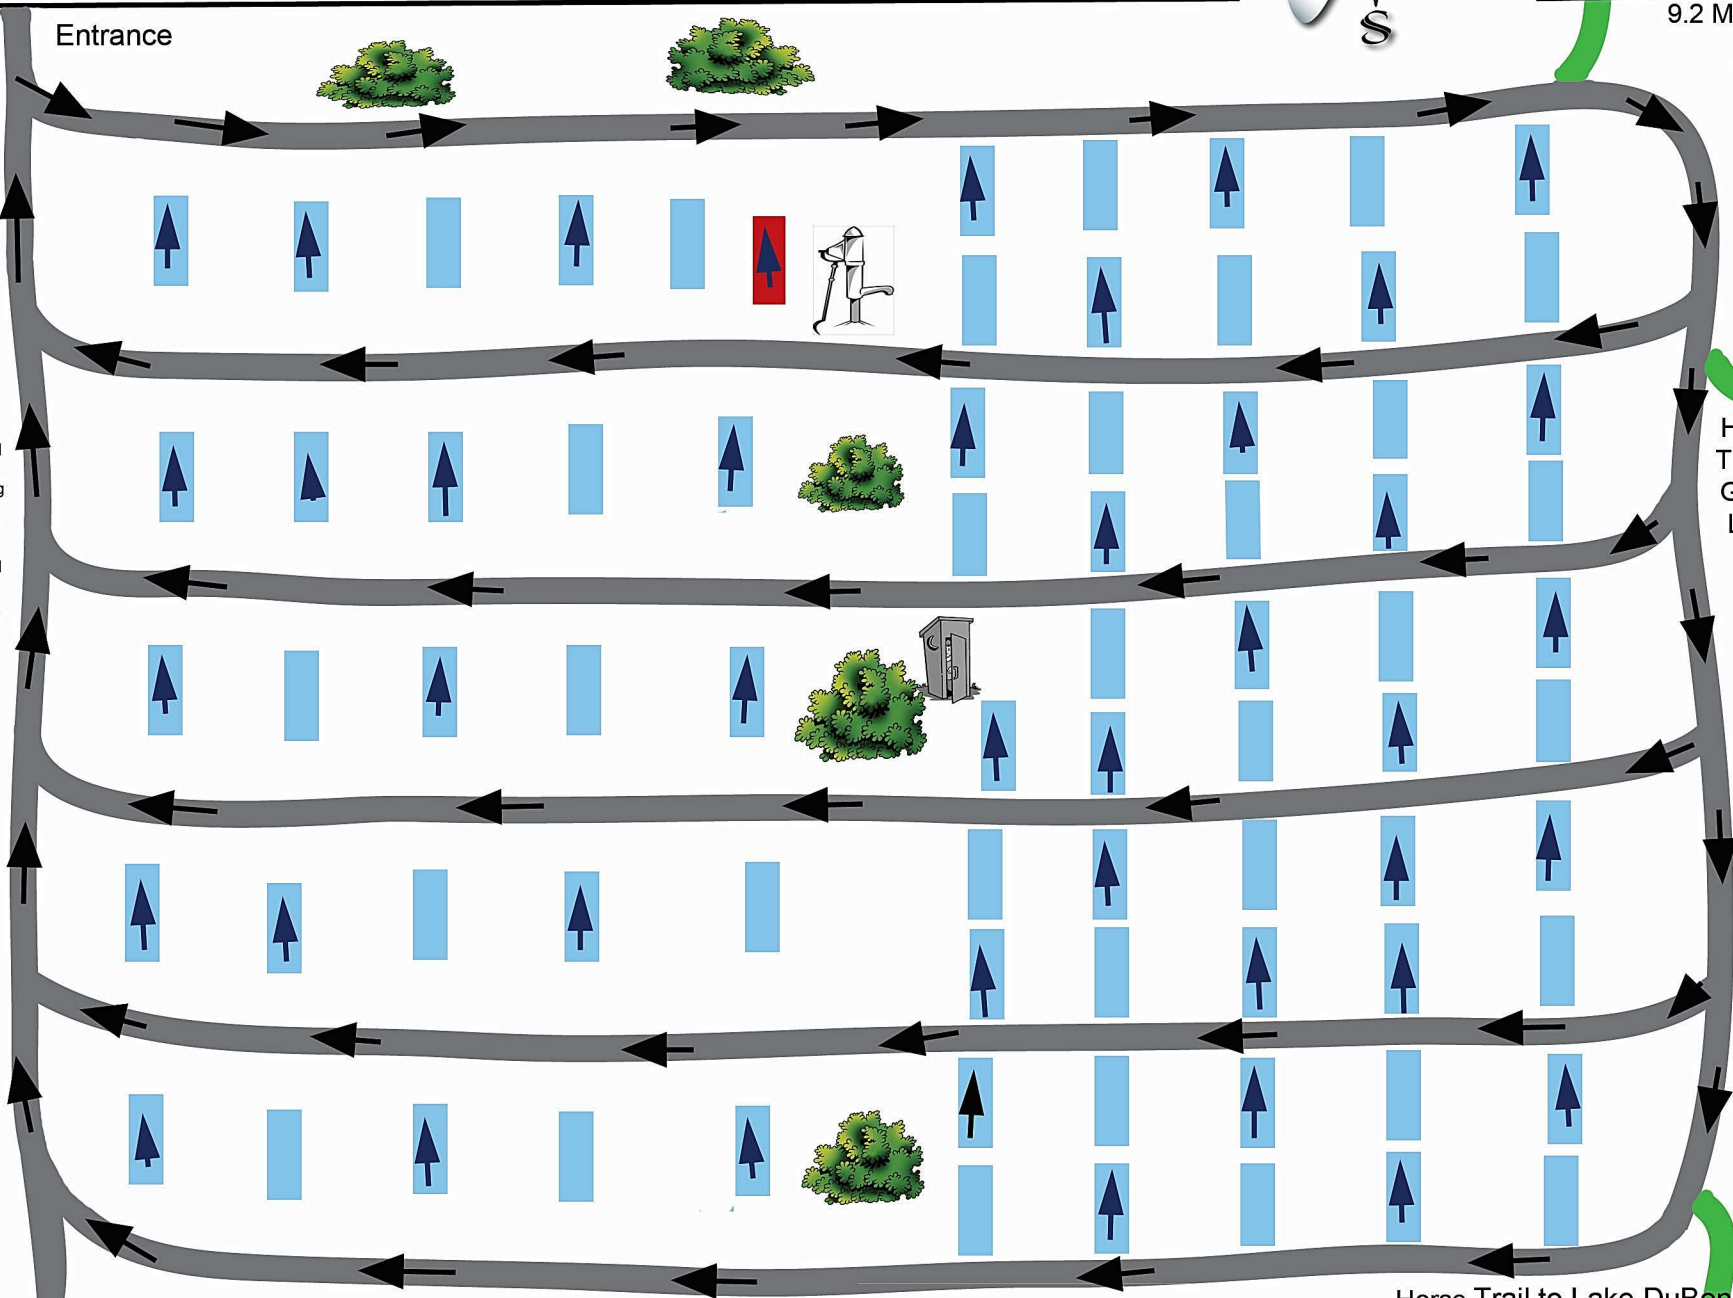

Garey Lake Trail Camp

Pettingill Road

Horse Trail to Empire 9.2 Miles

Entrance

Map Key

-  Bathroom
-  Water Well
-  Rig Parking
-  Trail Boss
-  Horse Trail
-  Dumpster
-  Pay Post

Trail camp maps are guides for you to understand how to park and locate facilities. Orientation and number of sites may vary from the original camp.

**If there is no dumpster, please take your trash with you.*

Horse Trail to Garey Lake

Horse Trail to Lake DuBonnet 18 miles