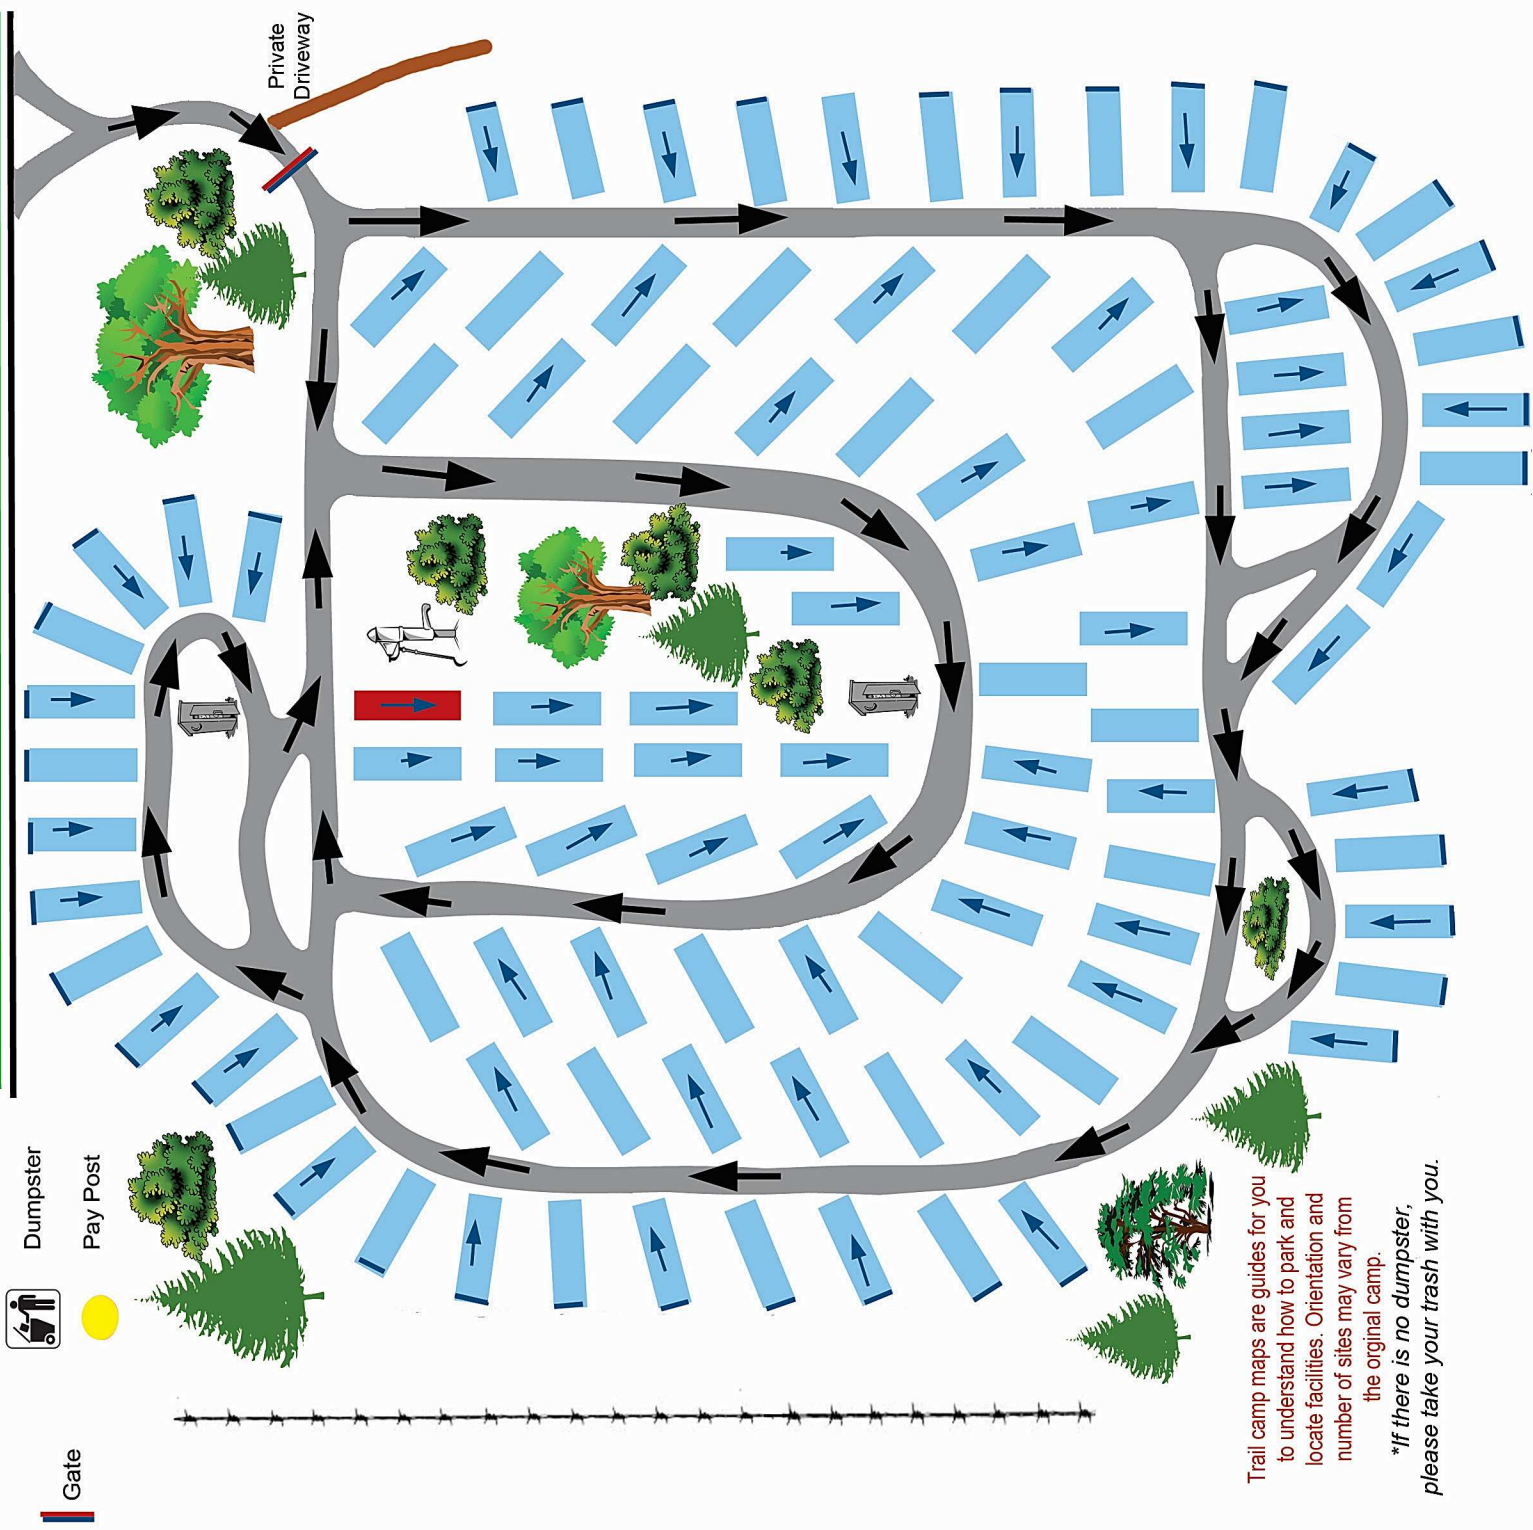

Johnson Crossing Trail Camp

Map Key

Horse Trail to
Elk Hill
16.9 Miles

Horse Trail to
Walsh Rd
28.1 Miles

Johnson Crossing Grade

Trail camp maps are guides for you to understand how to park and locate facilities. Orientation and number of sites may vary from the original camp.
*if there is no dumpster, please take your trash with you.