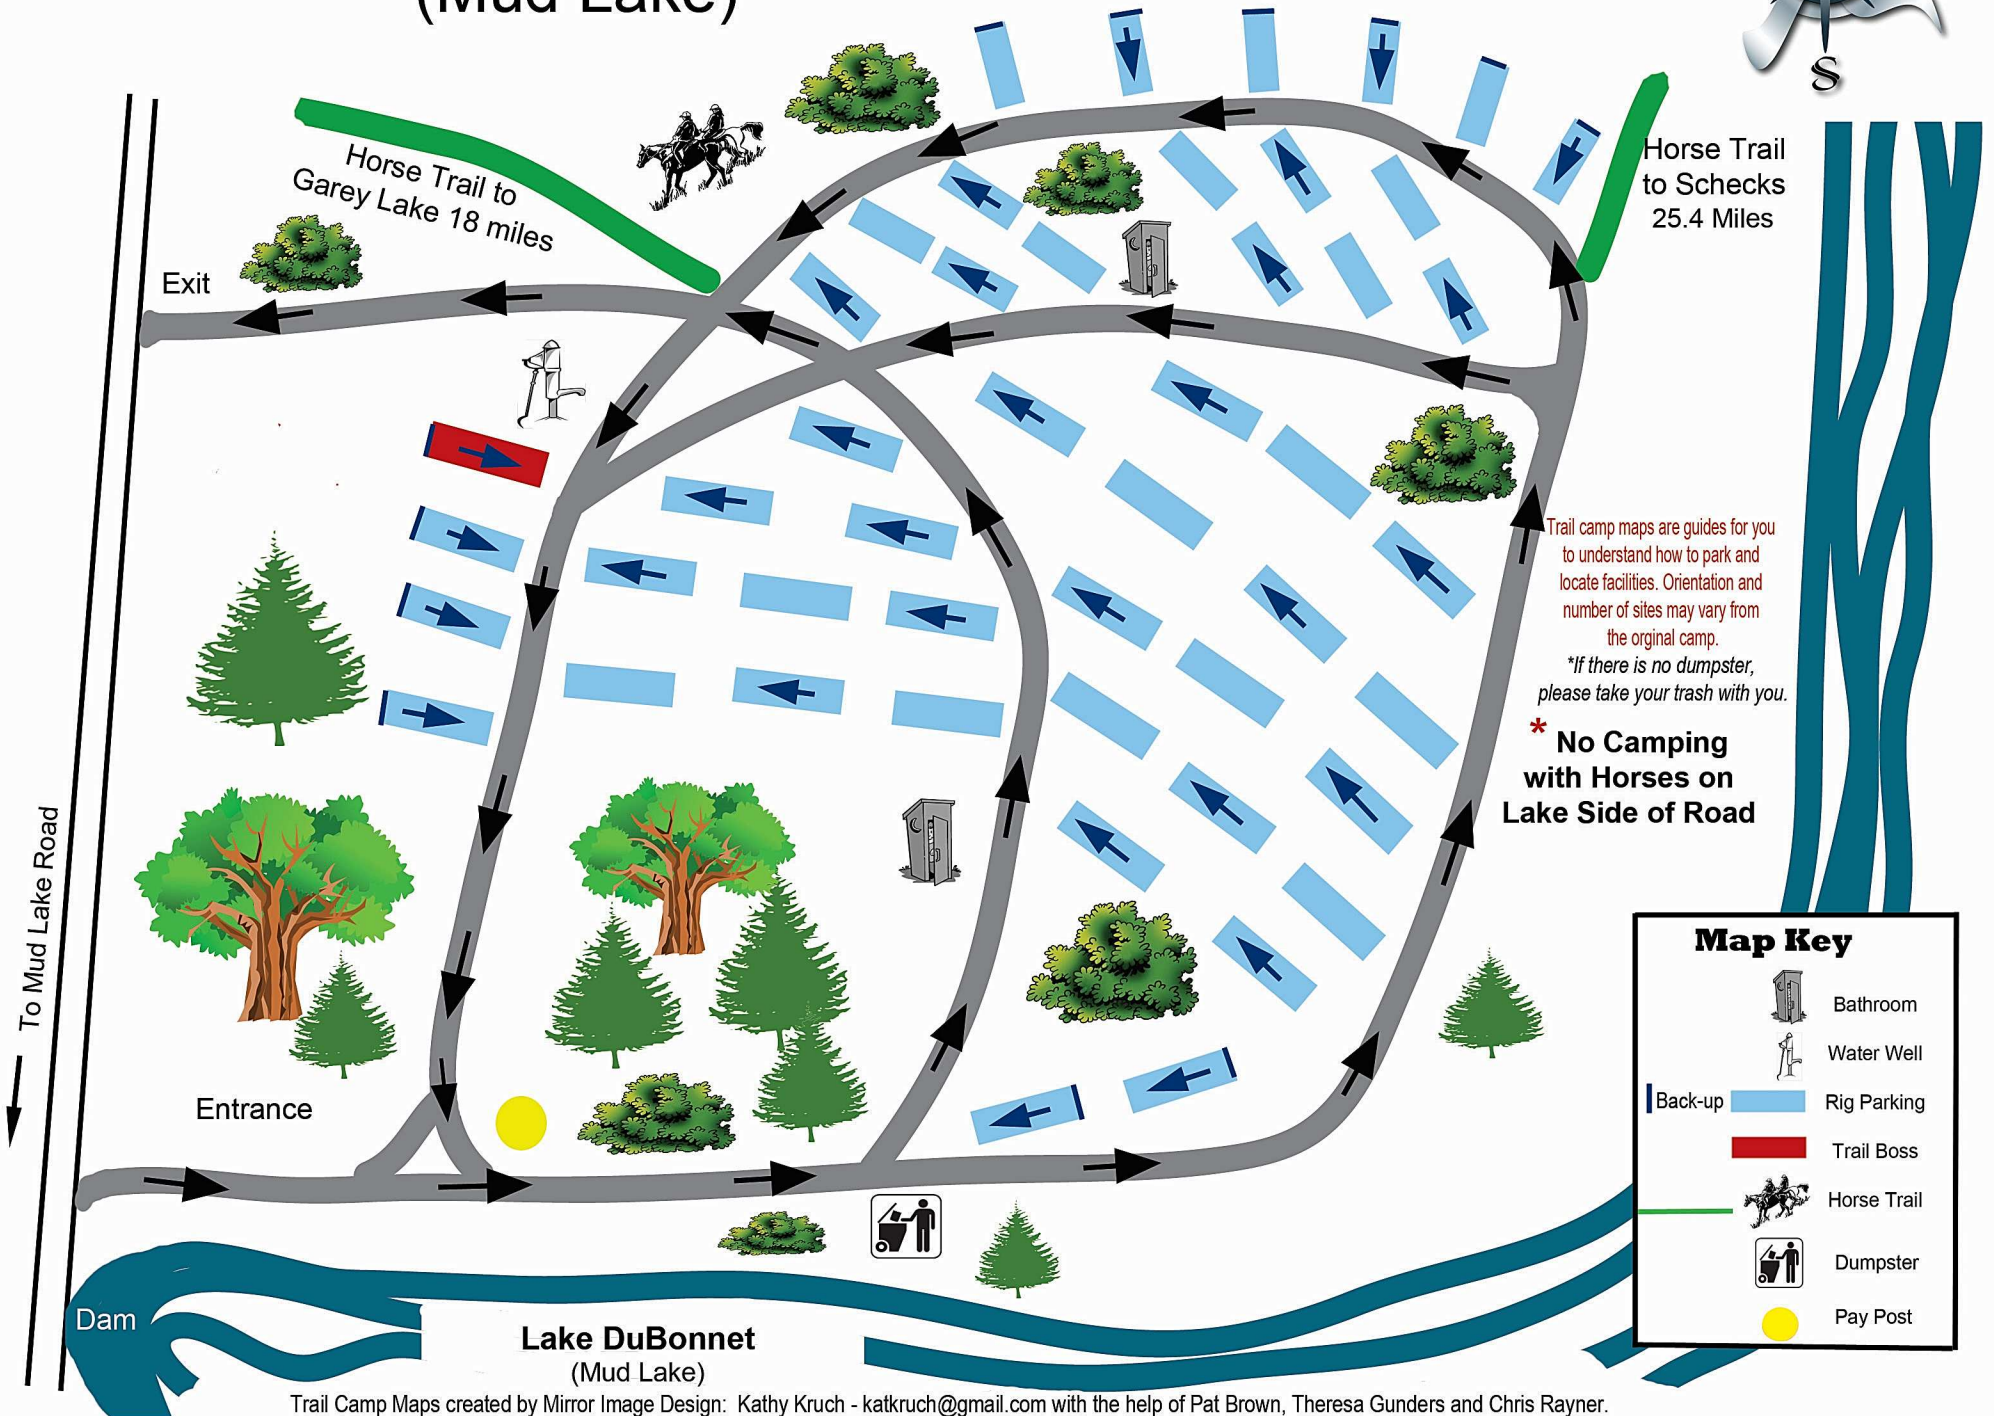

Lake DuBonnet Trail Camp

(Mud Lake)

Trail camp maps are guides for you to understand how to park and locate facilities. Orientation and number of sites may vary from the original camp.
 *If there is no dumpster, please take your trash with you.

*** No Camping with Horses on Lake Side of Road**

Map Key	
	Bathroom
	Water Well
	Rig Parking
	Trail Boss
	Horse Trail
	Dumpster
	Pay Post