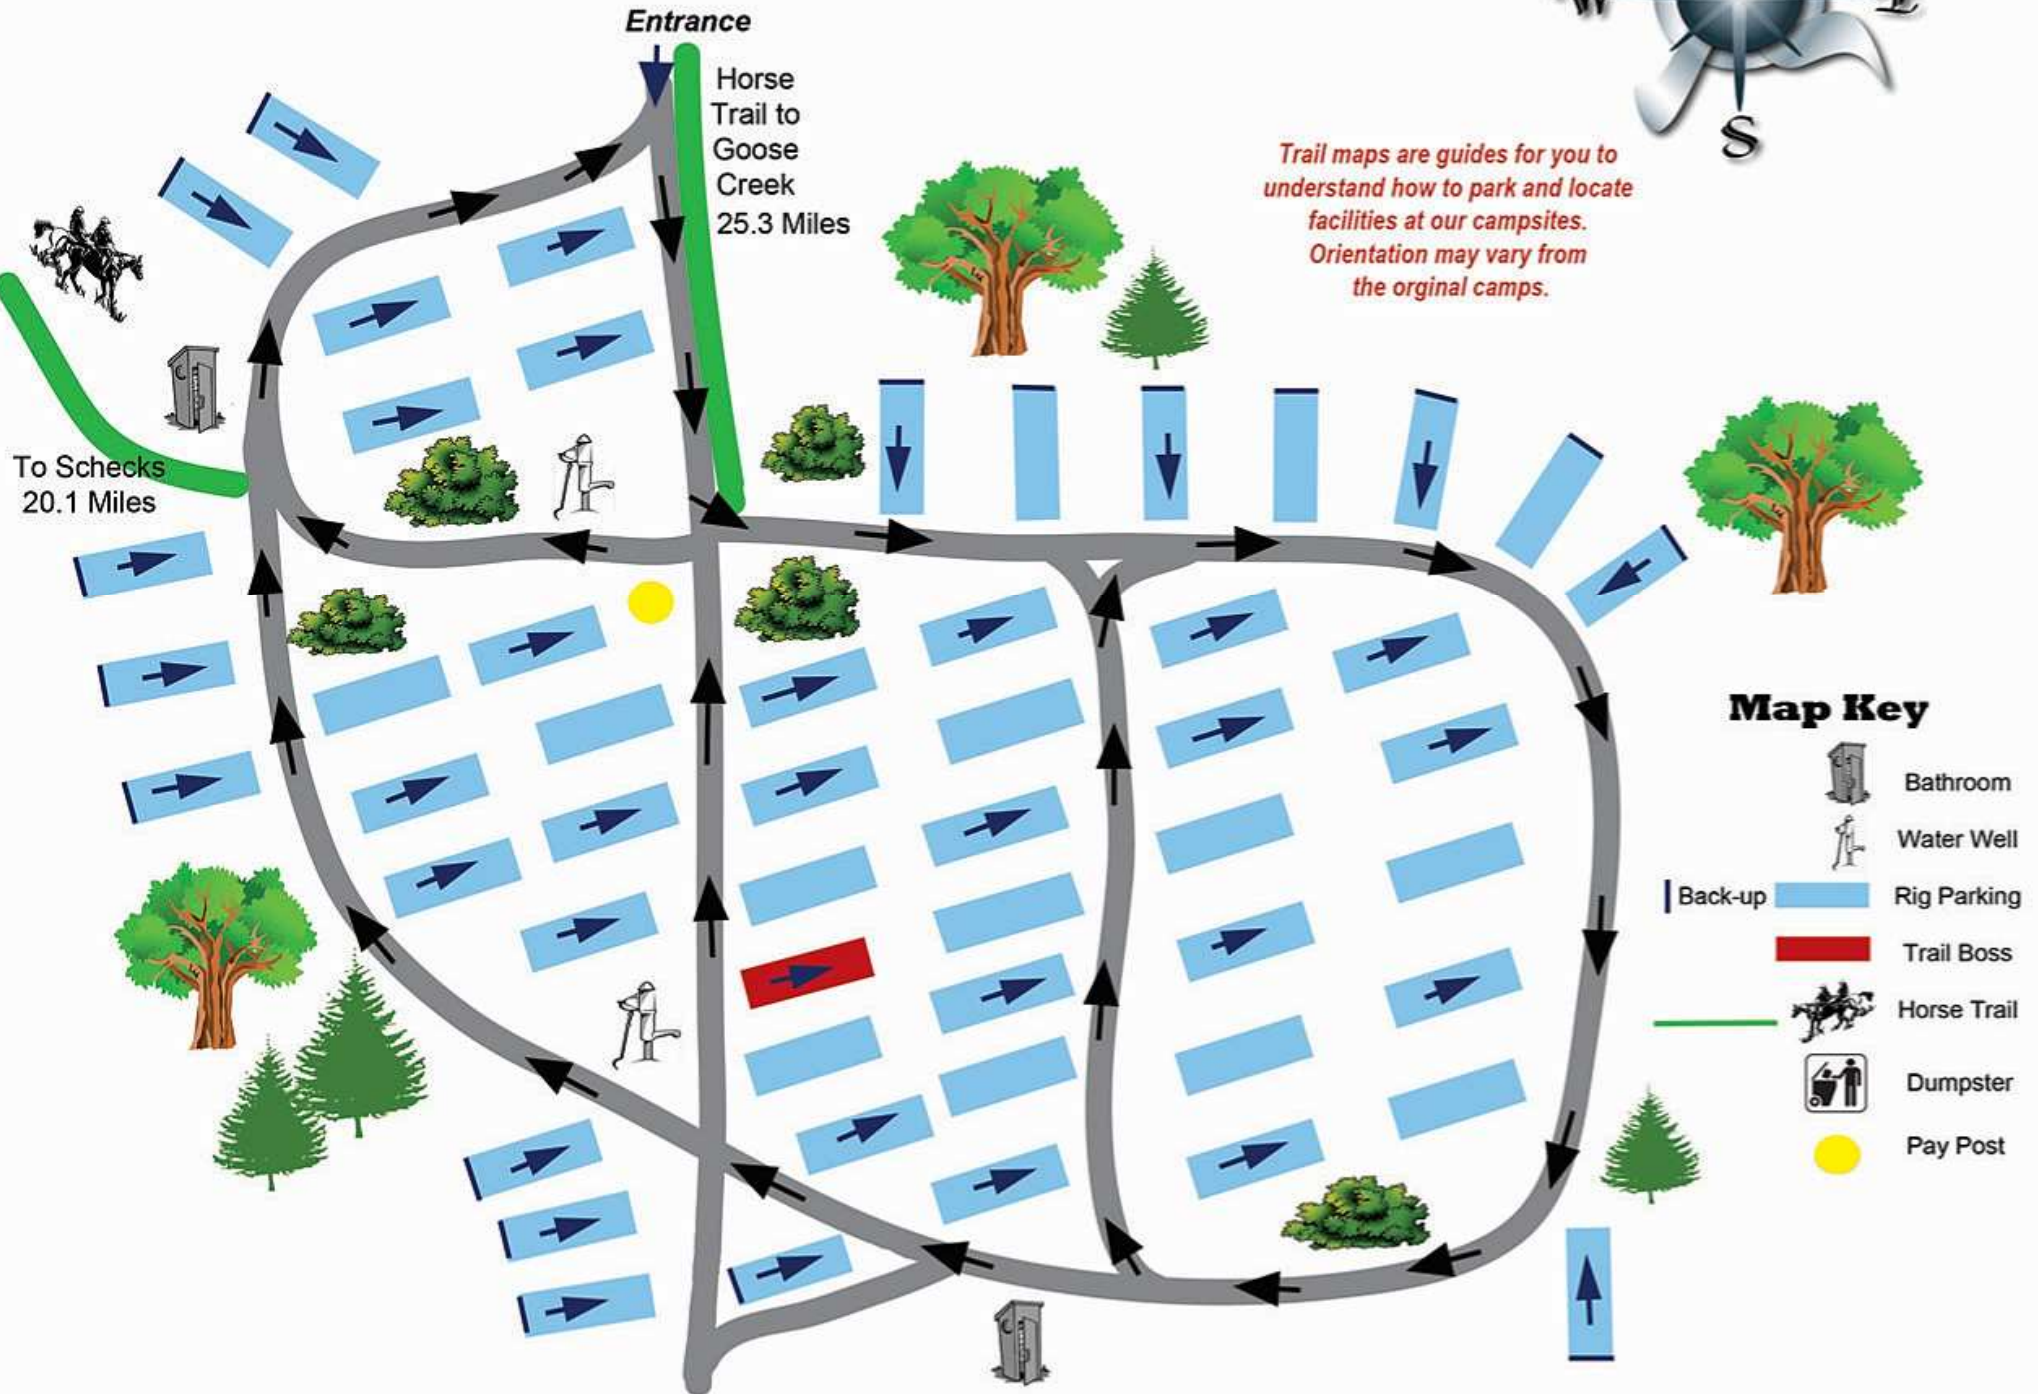

Rapid River Trail Camp

Trail maps are guides for you to understand how to park and locate facilities at our campsites. Orientation may vary from the original camps.

Map Key

-  Bathroom
-  Water Well
-  Back-up
-  Rig Parking
-  Trail Boss
-  Horse Trail
-  Dumpster
-  Pay Post