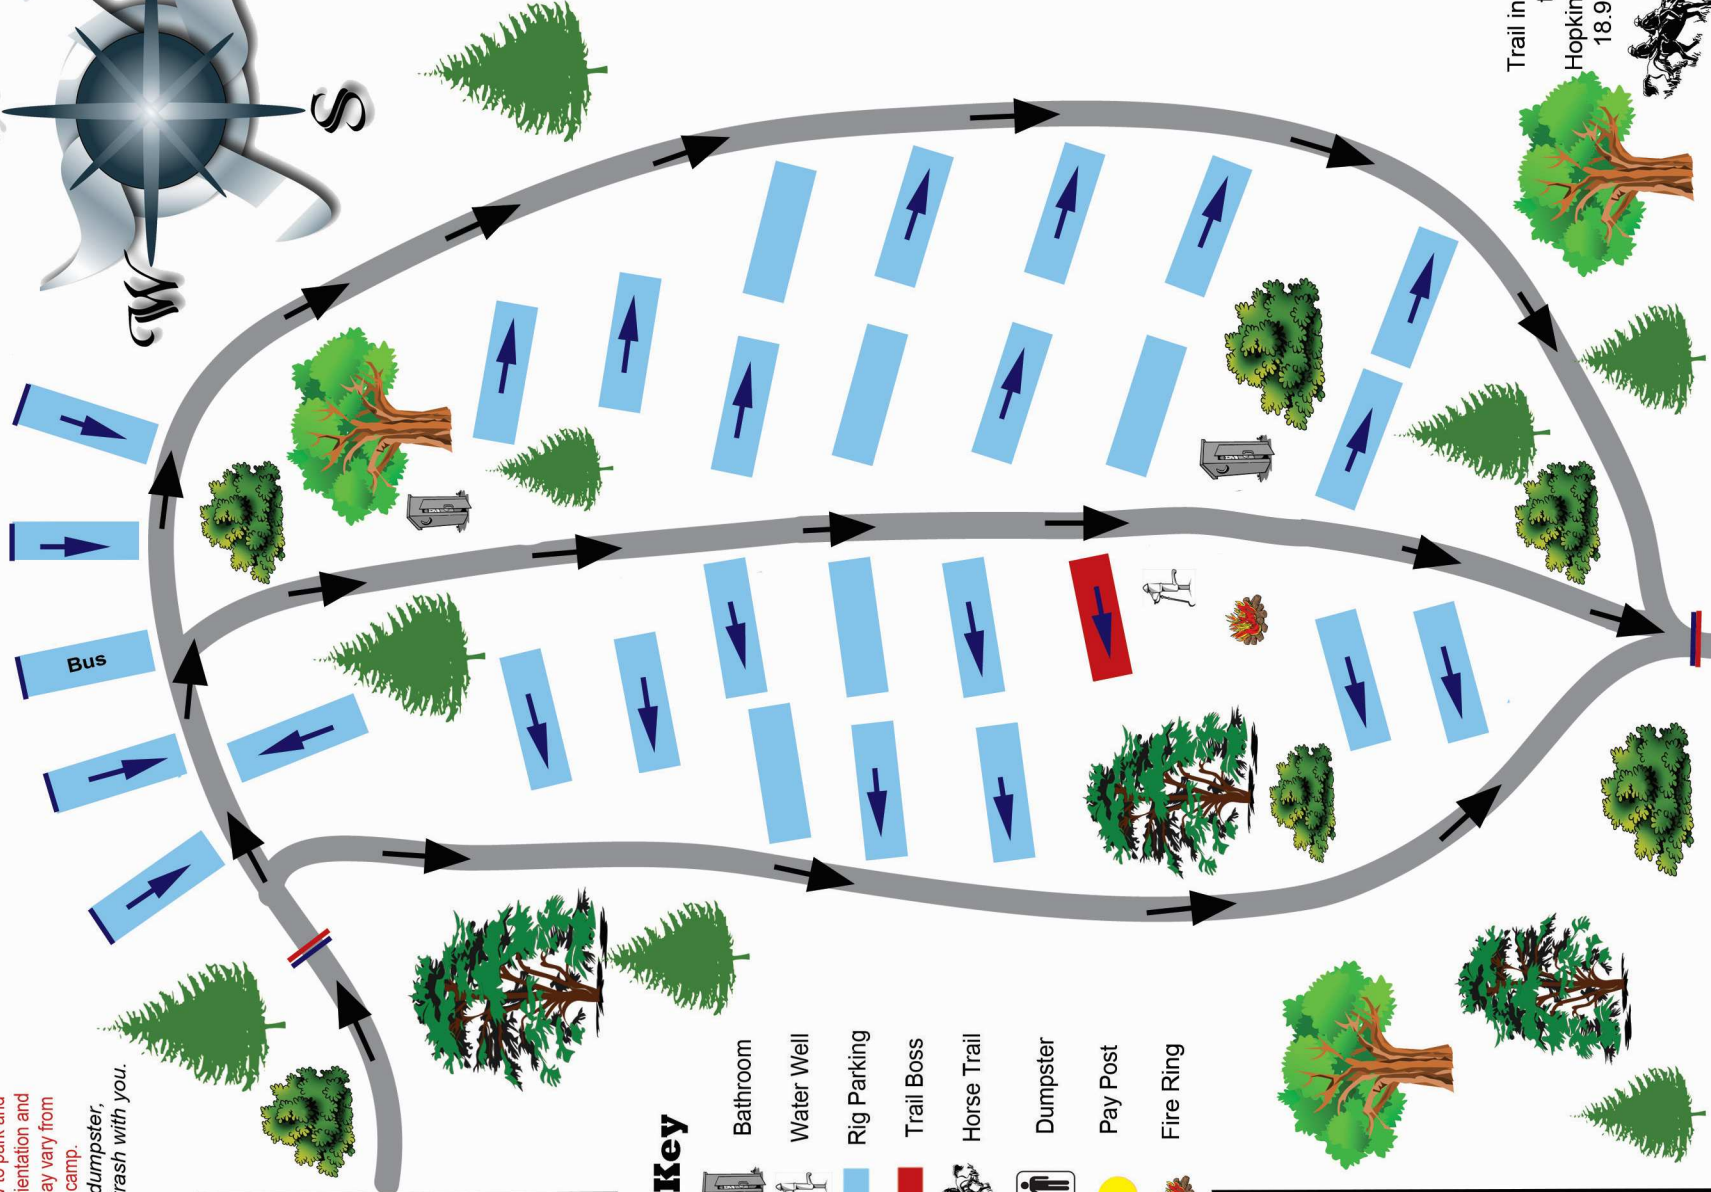

Cadillac Trail Camp

Trail camp maps are guides for you to understand how to park and locate facilities. Orientation and number of sites may vary from the original camp.

**If there is no dumpster, please take your trash with you.*

This campground only has an electric well and porta-potties.

Map Key

-  Bathroom
-  Water Well
-  Rig Parking
-  Trail Boss
-  Horse Trail
-  Dumpster
-  Pay Post
-  Fire Ring
-  Gate
-  ~ Seasonal Road ~

Trail in and out to Hopkins Creek 18.9 Miles

Long Lake Road