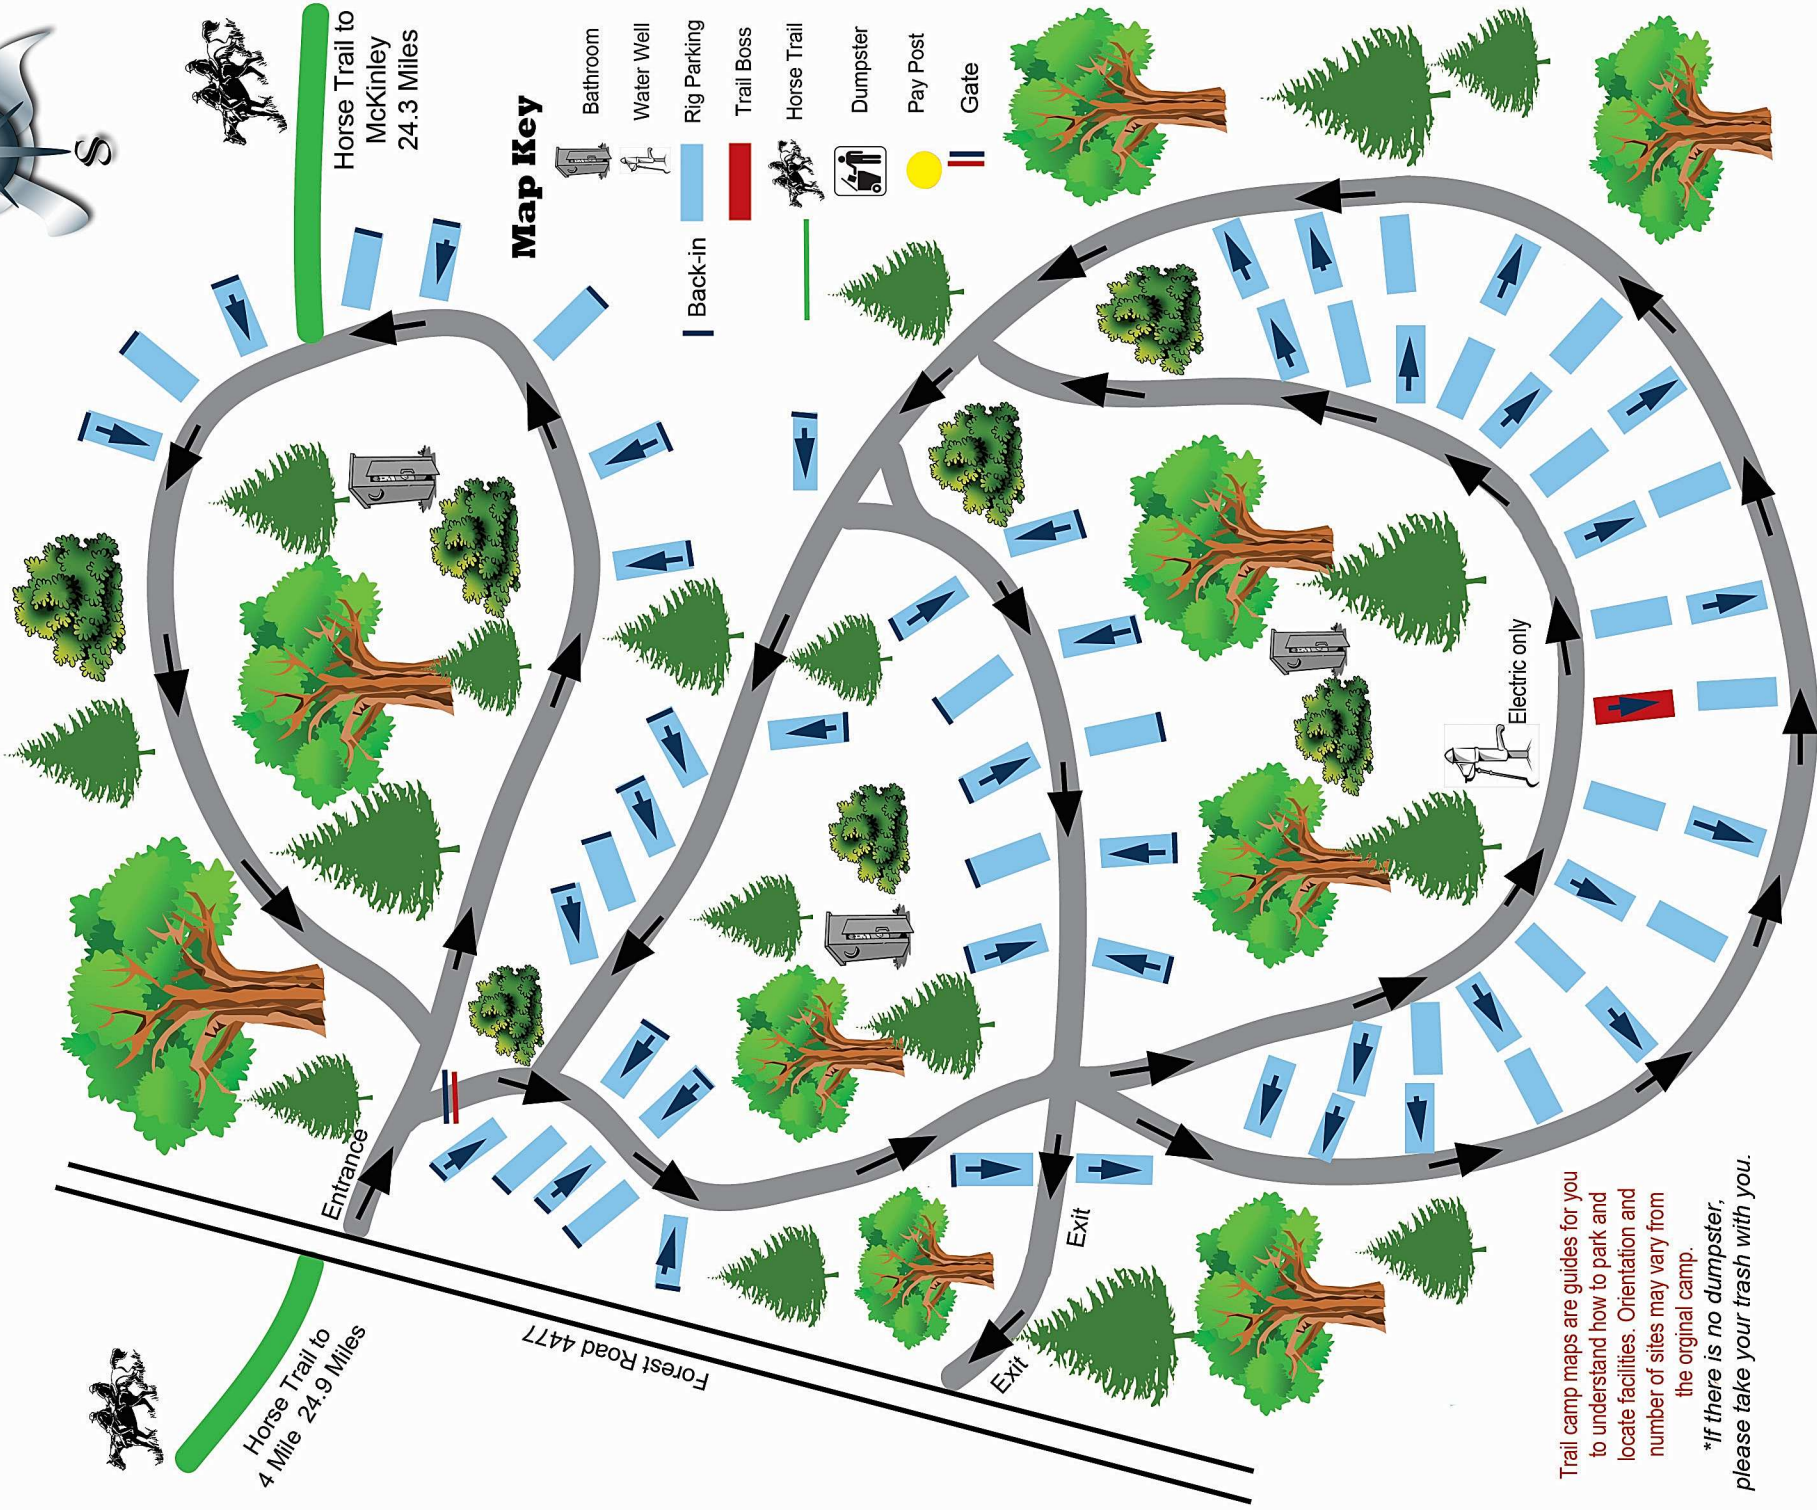

# Luzerne Trail Camp

Trail camp maps are guides for you to understand how to park and locate facilities. Orientation and number of sites may vary from the original camp.

*\*If there is no dumpster, please take your trash with you.*