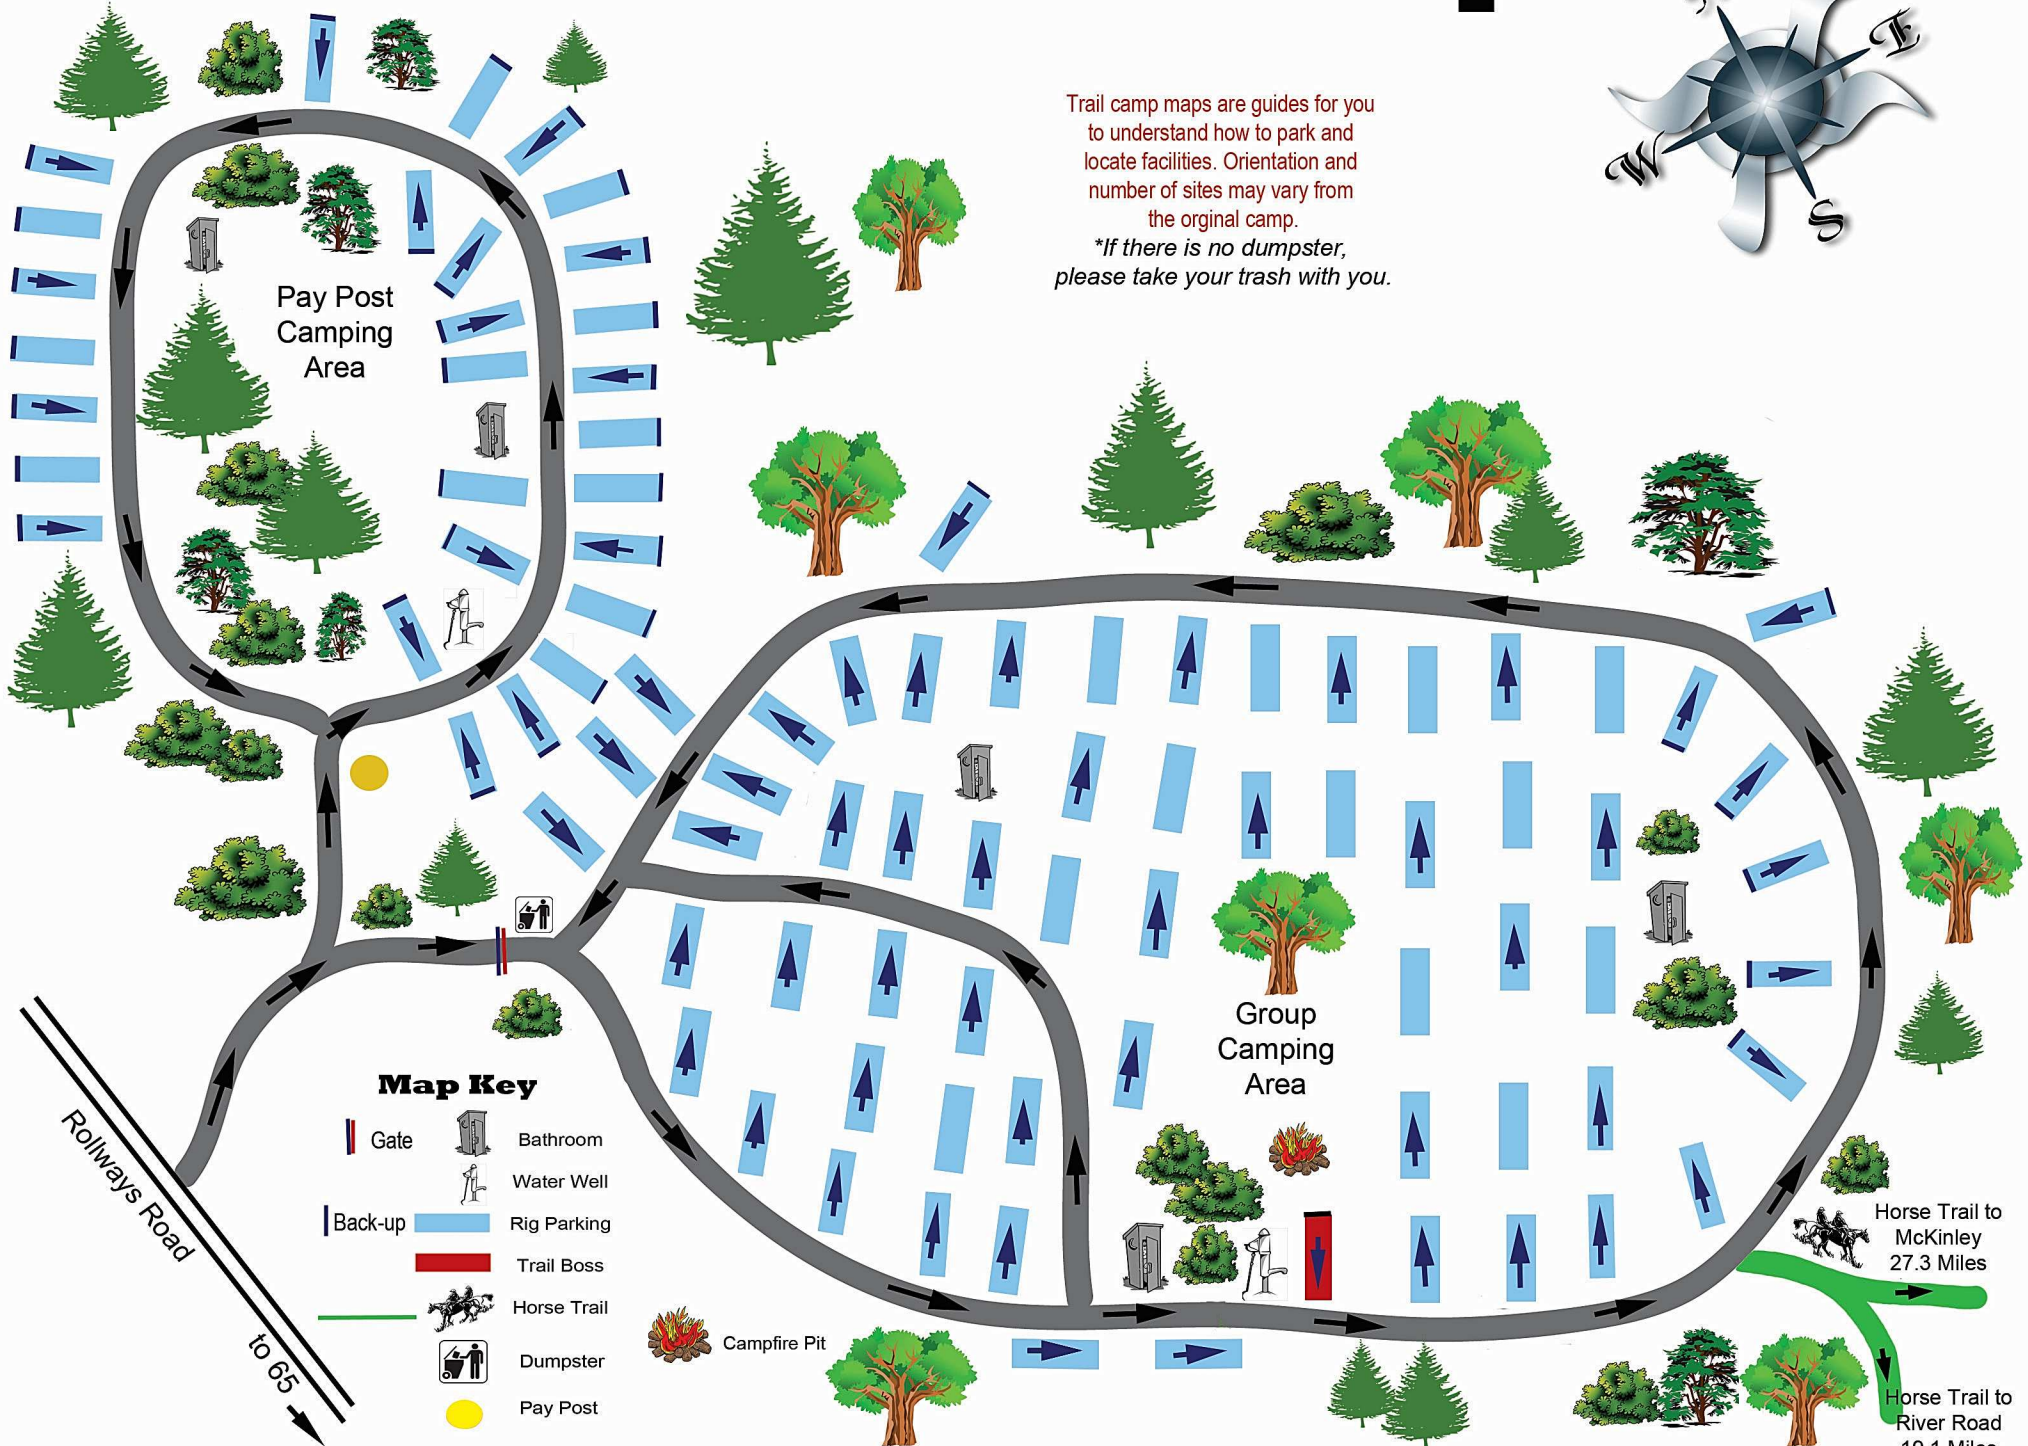

South Branch Trail Camp

Trail camp maps are guides for you to understand how to park and locate facilities. Orientation and number of sites may vary from the original camp.

**If there is no dumpster, please take your trash with you.*

Map Key

- Gate
- Bathroom
- Back-up
- Water Well
- Rig Parking
- Trail Boss
- Horse Trail
- Dumpster
- Pay Post
- Campfire Pit